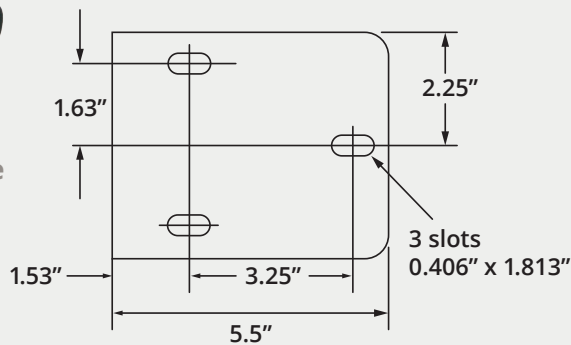

ACCESSORIES

- Pre-wired options include outlet boxes, plugs, or connectors
- Optional Pivot Base rotates up to 345°
- Optional Swivel Base 360° continuous rotation

RTB Series Cord Reels are de-rated to the NEMA rating of the accessories when added

SPECIFICATIONS

Ask your KH Industries temporary power specialist for a dimensional drawing for complete measurements.

- Height: 13.83 in.
- Width: 7.75 in.
- Depth: 12 in.
- Weight: varies based on cord type and length