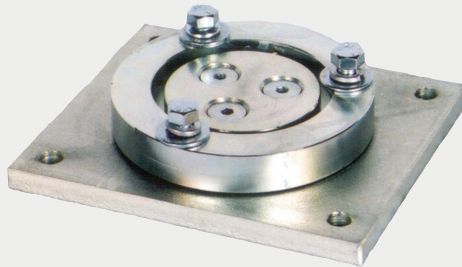

FEATURES

- 30 Amp/600 Volt rated slip ring
- Heavy duty formed steel mounting base for ceiling, floor, or wall
- Adjustable ball stop included
- Adjustable 4 roller guide arm included; 12 possible positions
- Adjustable ratchet can be engaged (positive lock) or disengaged (constant tension) as needed
- 6' feed cord included

Model No.	Pivot/Swivel Bases
RTBF-PVB	Pivot Base, 345°
RTBF-SWB3	Swivel Base, 360° continuous rotation; 3 conductor
RTBF-SWB4	Swivel Base, 360° continuous rotation; 4 conductor

Additional cord reels are available, including motorized, retrieve cord reels, and cord reels for specialty applications. Please contact KH Industries for more information.

RTB Heavy Duty Industrial Cord Reel Accessories

360° Continuous Swivel Base

345° Pivot Base

ACCESSORIES

- Pre-wired options include outlet boxes, plugs, or connectors
- Optional Pivot Base rotates up to 345°
- Optional Swivel Base 360° continuous rotation