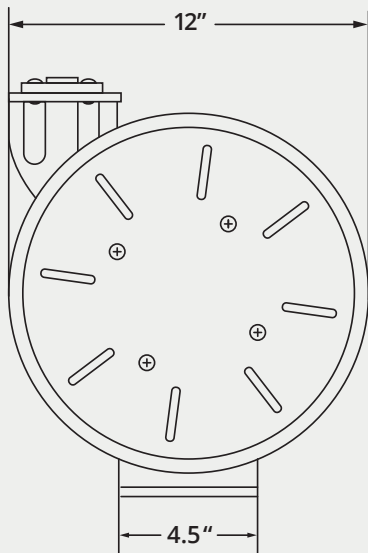

RTB Heavy Duty Industrial Cord Reel Accessories

360° Continuous Swivel Base

345° Pivot Base

ACCESSORIES

- Pre-wired options include outlet boxes, plugs, or connectors
- Optional Pivot Base rotates up to 345°
- Optional Swivel Base 360° continuous rotation

RTB Series Cord Reels are de-rated to the NEMA rating of the accessories when added

SPECIFICATIONS

Ask your KH Industries temporary power specialist for a dimensional drawing for complete measurements.

- Height: 13.83 in.
- Width: 7.75 in.
- Depth: 12 in.
- Weight: varies based on cord type and length