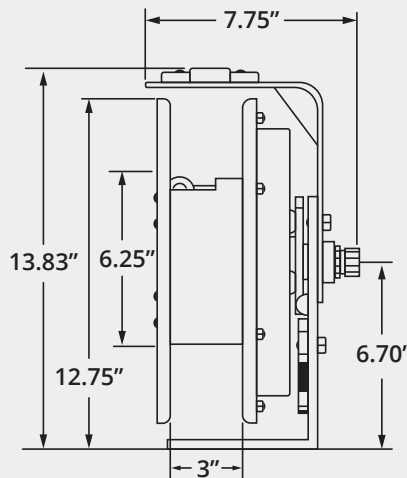

RTB Heavy Duty Industrial Cord Reel Accessories

360° Continuous Swivel Base

345° Pivot Base

ACCESSORIES

- Pre-wired options include outlet boxes, plugs, or connectors
- Optional Pivot Base rotates up to 345°
- Optional Swivel Base 360° continuous rotation

RTB Series Cord Reels are de-rated to the NEMA rating of the accessories when added

SPECIFICATIONS

Ask your KH Industries temporary power specialist for a dimensional drawing for complete measurements.

- Height: 13.83 in.
- Width: 7.75 in.
- Depth: 12 in.
- Weight: varies based on cord type and length